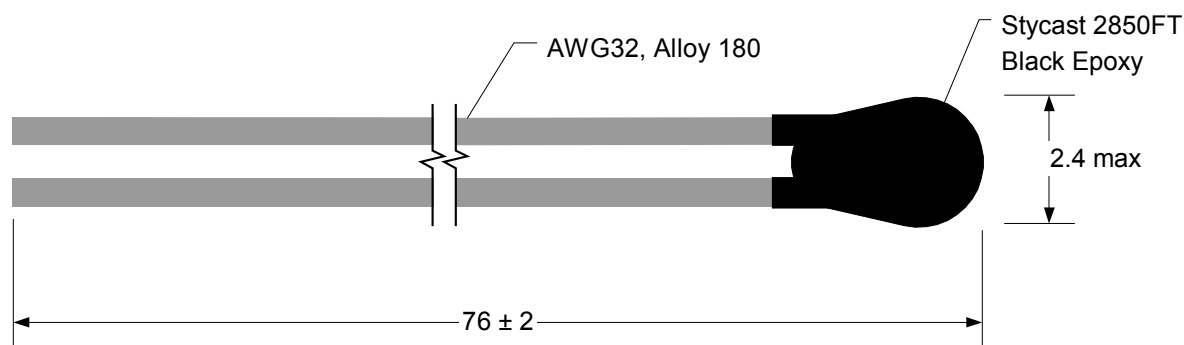

TEWA TERMICO LTD.
A PART OF TEWA ELECTRONICS GROUP

HIGH PRECISION NTC THERMISTORS AND TEMPERATURE SENSORS

SPECIFICATION
Of
NTC CHIP THERMISTOR

PART NUMBER: **TT3-1.8KC7-AG**

No. of pages: 4

customer part number:

Date: **11.06.2012**

Revision: **00**

FEATURES:

No-load resistance at 25°C	1 800 Ω
Temperature Coefficient [alpha] at 25°C	-3.87%/°C
Resistance tolerance from 0°C to 70°C	± 0.1°C
Beta(25/85) Constant	3 500 ± 0.3%
Operating temperature range	From - 40°C to 125°C
Maximum Exposure Temperature	150°C
Response Time in well stirred liquid bath	~1s
Response Time in still air	~10s
Typical Dissipation Constant in still air	0.75mW/°C
RoHS Compliant	YES

DRAWING:

Units: [mm]